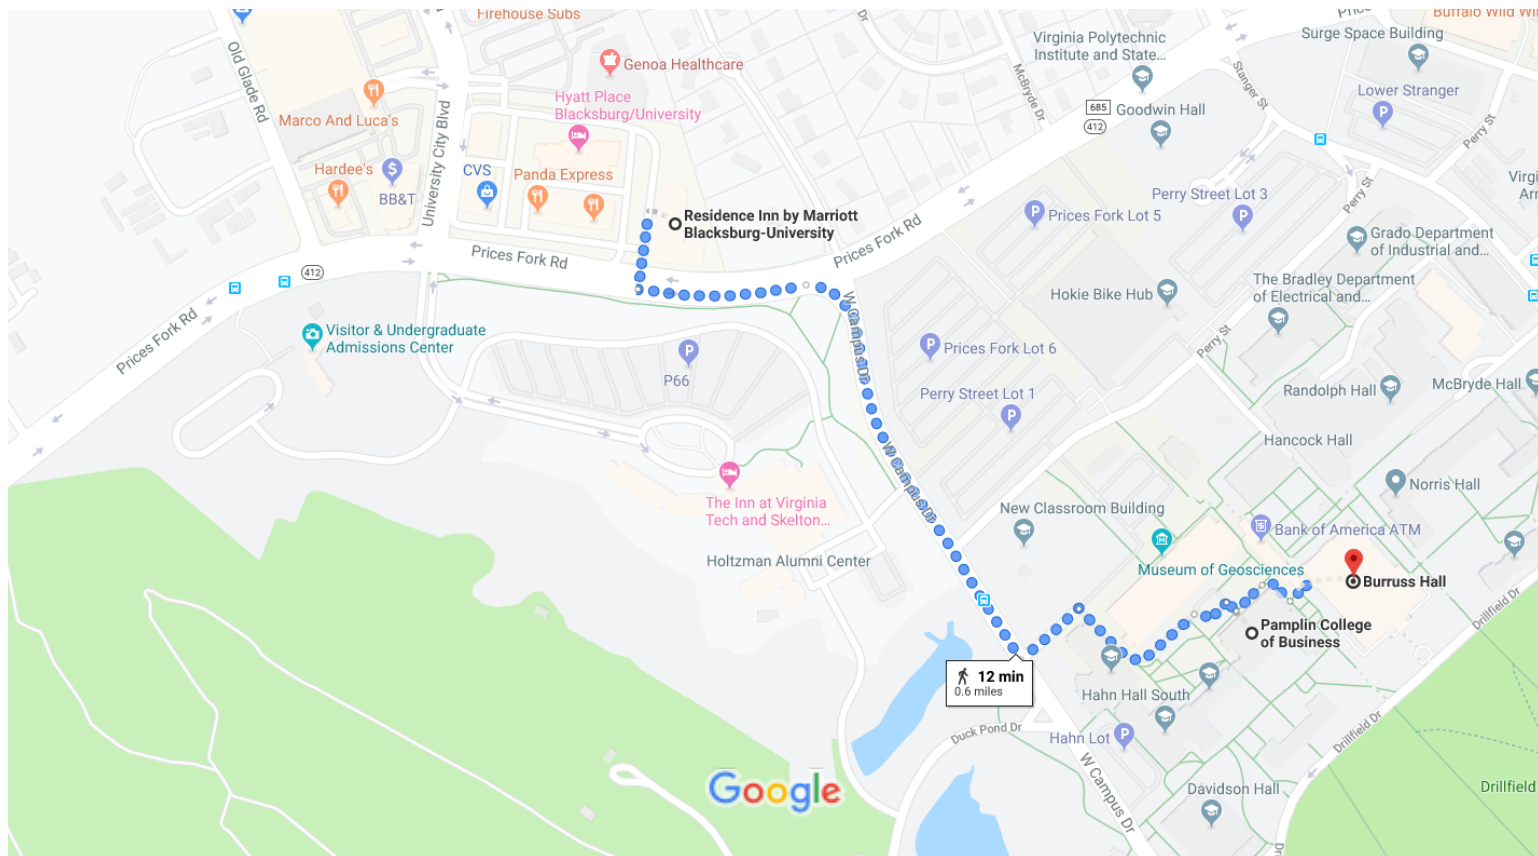

Residence Inn by Marriott Blacksburg-University to Burruss Hall, Blacksburg, VA

Walk 0.6 mile, 12 min

Map data ©2019 Google 200 ft

⚠ Use caution—walking directions may not always reflect real-world conditions

Residence Inn by Marriott Blacksburg-University

850 Prices Fork Rd, Blacksburg, VA 24060

- ↑ 1. Head south toward Prices Fork Rd
_____ 230 ft
- ↶ 2. Turn left onto Prices Fork Rd
_____ 489 ft
- ↷ 3. Turn right onto W Campus Dr
_____ 0.2 mi
- ↶ 4. Turn left
_____ 223 ft
- ↷ 5. Turn right
_____ 443 ft
- ↷ 6. Slight right

 Destination will be on the right

95 ft

11 min (0.5 mi)

Pamplin College of Business

1030 Pamplin Hall, Blacksburg, VA 24061

 7. Head northeast

13 ft

 8. Turn right

Burruss Hall

Blacksburg, VA 24060

These directions are for planning purposes only. You may find that construction projects, traffic, weather, or other events may cause conditions to differ from the map results, and you should plan your route accordingly. You must obey all signs or notices regarding your route.