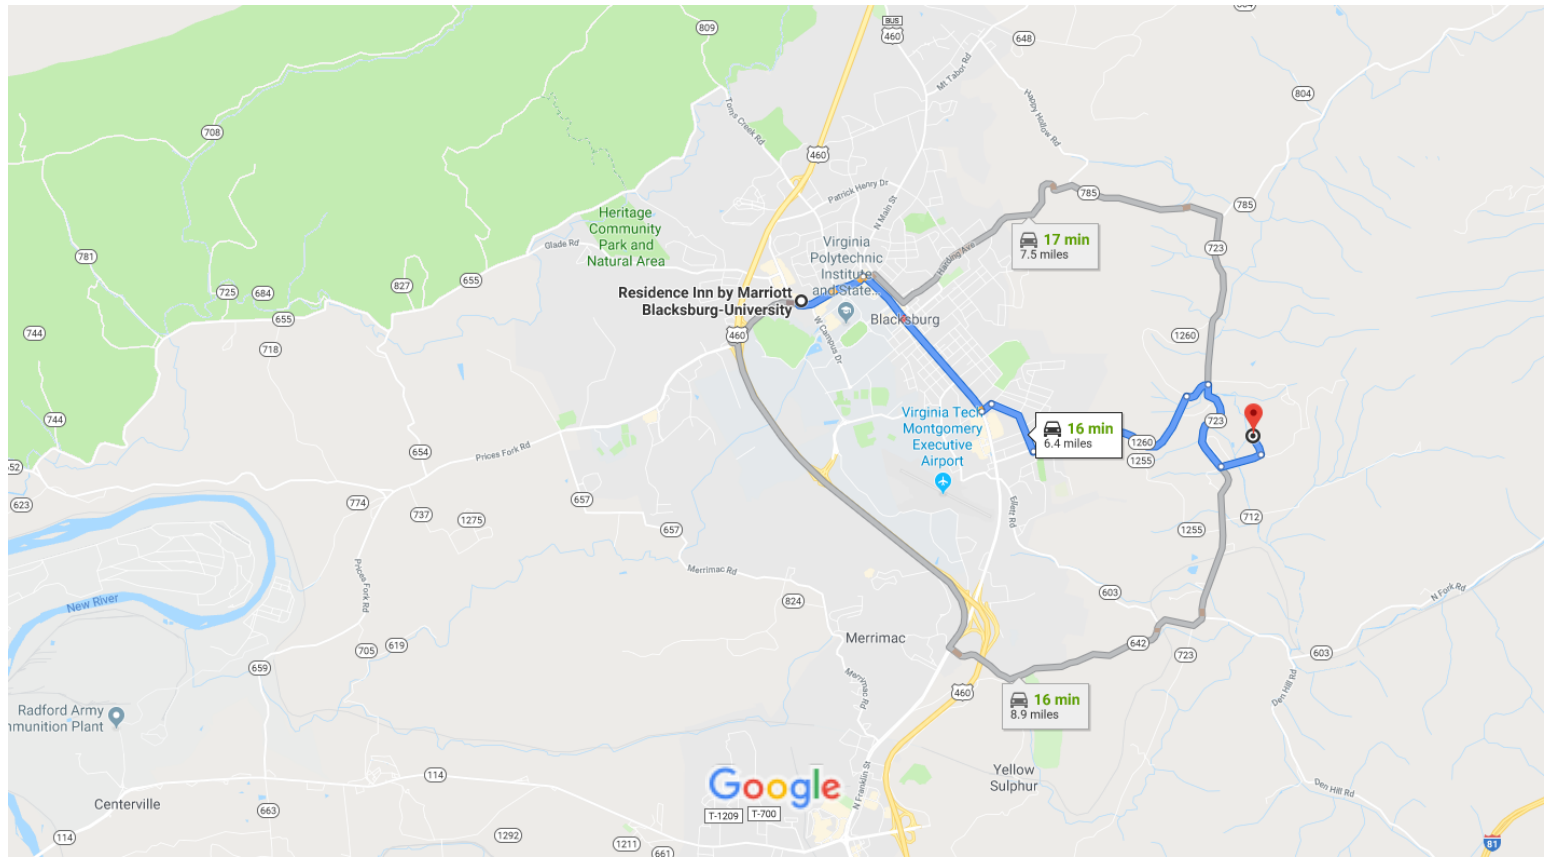

# Residence Inn by Marriott Blacksburg-University to Blacksburg Country Club Drive 6.4 miles, 16 min

Map data ©2019 1 mi

## Residence Inn by Marriott Blacksburg-University

850 Prices Fork Rd, Blacksburg, VA 24060

↑ 1. Head south toward Prices Fork Rd  
29 s (190 ft)

Take N Main St to Country Club Dr SE in A-01  
7 min (2.2 mi)

↶ 2. Turn left onto Prices Fork Rd  
0.6 mi

📍 3. At the traffic circle, take the 1st exit onto N Main St  
1.6 mi

Take Grissom Ln to Nellies Cave Rd  
2 min (0.7 mi)

↶ 4. Turn left onto Country Club Dr SE

**Drive to Clubhouse Rd**

- 
- 2 min (0.5 mi)
- ⬅ 9. Turn left onto Clubhouse Rd
- 
- 0.4 mi
- ⬅ 10. Turn left to stay on Clubhouse Rd
-  Destination will be on the right
- 
- 0.2 mi

**Blacksburg Country Club**