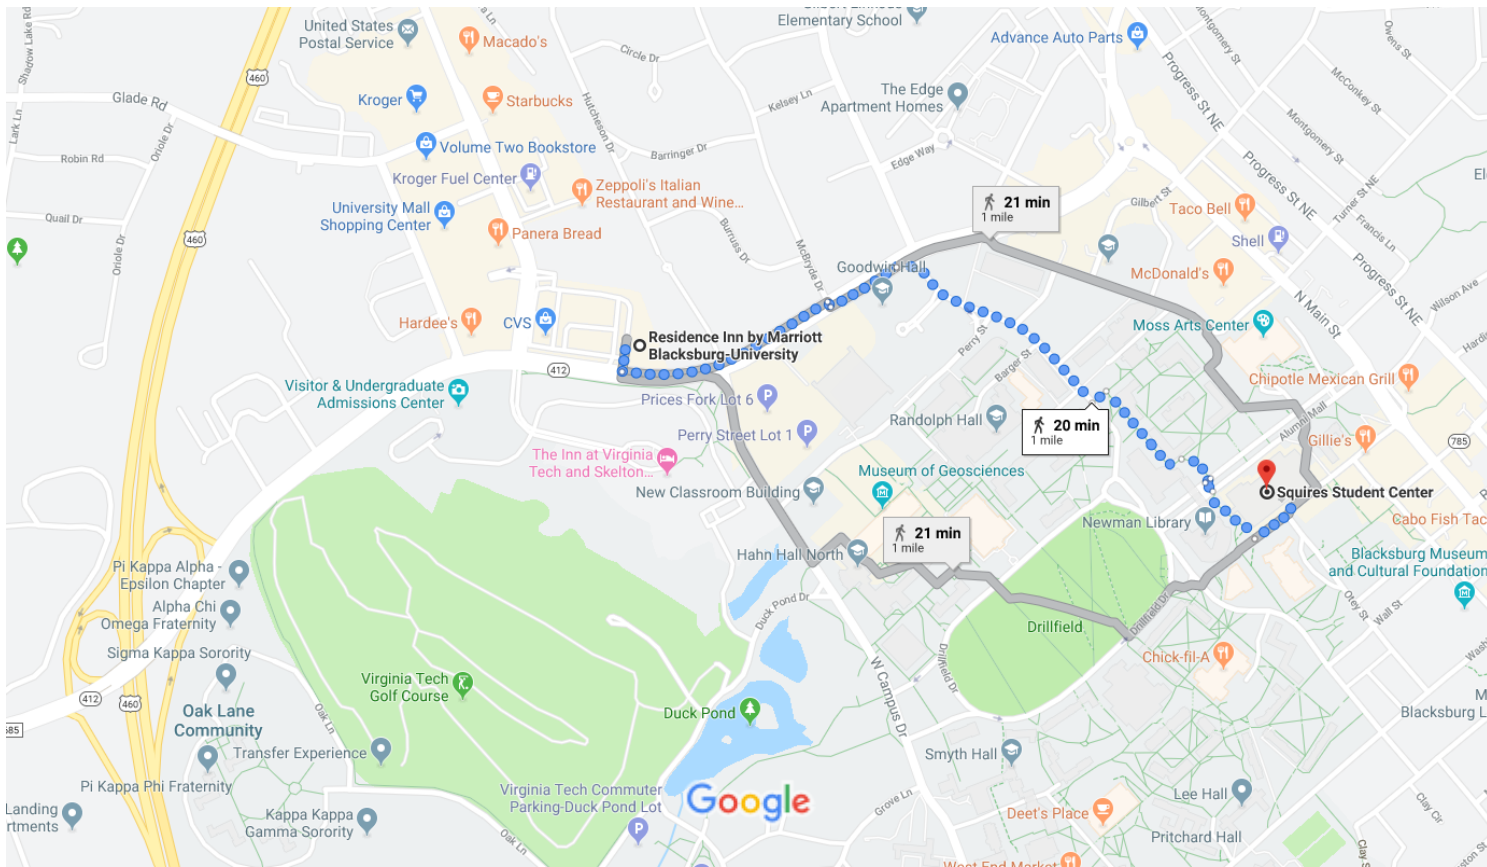

# Residence Inn by Marriott Blacksburg-University to Squires Student Center, Blacksburg, VA

Walk 1.0 mile, 20 min

Map data ©2019 Google 200 m

 via Prices Fork Rd 20 min  
1.0 mile

 via Prices Fork Rd and Turner St NW 21 min  
1.0 mile

 via W Campus Dr 21 min  
1.0 mile

All routes are mostly flat